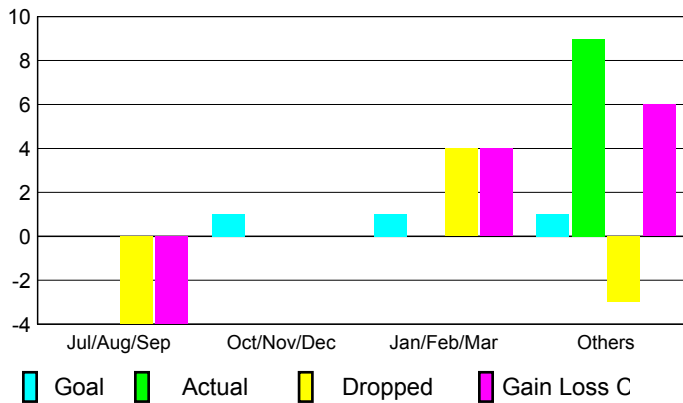

2008-2009 GMT Quarterly Report for District (or Undistricted) **District 301 B**

GMT: **Doctor DATUK K NAGARATNA**

Location: **PHILIPPINES**

GMT CA: **5**

CLUBS

Club Results 2008-2009

Clubs 2007-2008

Month	New Club Goal	Actual New Clubs	Actual Dropped Clubs	Gain/Loss of Clubs	Gain/Loss of Clubs
Jul/Aug/Sep	0	0	-4	-4	0
Oct/Nov/Dec	1	0	0	0	-1
Jan/Feb/Mar	1	0	4	4	4
Apr/May/June	1	9	-3	6	1
Totals	3	9	-3	6	4

Club Results 2008-2009

Goal, New, Dropped, Gain/Loss

Comparison of Club Gain/Loss

Current Year Compared to the Previous Year

YTD Status Quo Clubs 2008-2009

Status Quo Clubs Compared to Status Quo Members

MEMBERSHIP

Membership Results 2008-2009

Membership 2007-2008

Month	Net Memb Goal	Actual New Memb	Actual Dropped Memb	Gain/Loss of Memb	Gain/Loss of Memb
Jul/Aug/Sep	20	69	-177	-108	21
Oct/Nov/Dec	20	97	-26	71	-41
Jan/Feb/Mar	20	92	-95	-3	87
Apr/May/June	20	789	-75	714	6
Totals	80	1047	-373	674	73