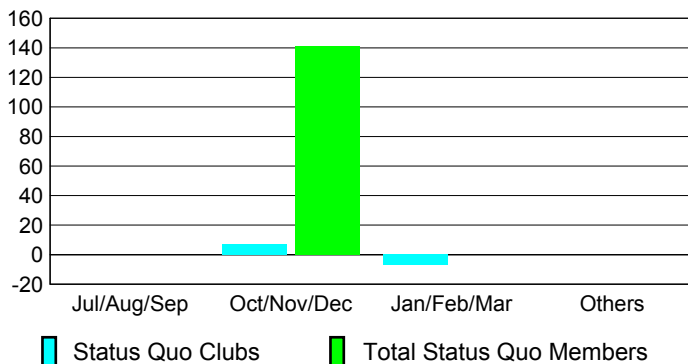

Club Results 2008-2009

Goal, New, Dropped, Gain/Loss

Comparison of Club Gain/Loss

Current Year Compared to the Previous Year

YTD Status Quo Clubs 2008-2009

Status Quo Clubs Compared to Status Quo Members

MEMBERSHIP

Membership Results 2008-2009

Membership 2007-2008

Month	Net Memb Goal	Actual New Memb	Actual Dropped Memb	Gain/Loss of Memb	Gain/Loss of Memb
Jul/Aug/Sep	20	69	-177	-108	21
Oct/Nov/Dec	20	97	-26	71	-41
Jan/Feb/Mar	20	92	-95	-3	87
Apr/May/June	20	789	-75	714	6
Totals	80	1047	-373	674	73