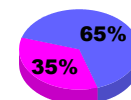

Membership Results 2008-2009

Membership 2007-2008

Month	Net Memb Goal	Actual New Memb	Actual Dropped Memb	Gain/Loss of Memb	Gain/Loss of Memb
Jul/Aug/Sep	20	69	-177	-108	21
Oct/Nov/Dec	20	97	-26	71	-41
Jan/Feb/Mar	20	92	-95	-3	87
Apr/May/June	20	789	-75	714	6
Totals	80	1047	-373	674	73

Membership Results 2008-2009

Goal, New, Dropped, Gain/Loss

Comparison of Membership Gain/Loss

Current Year Compared to the Previous Year

Gender Comparison 2008-2009

Jul/Aug/Sep

Oct/Nov/Dec

Jan/Feb/Mar

Apr/May/June

Male

Female