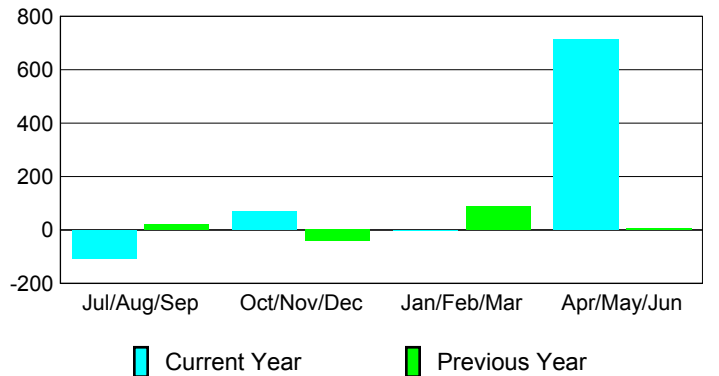

Membership Results 2008-2009

Membership 2007-2008

Month	Net Memb Goal	Actual New Memb	Actual Dropped Memb	Gain/Loss of Memb	Gain/Loss of Memb
Jul/Aug/Sep	20	69	-177	-108	21
Oct/Nov/Dec	20	97	-26	71	-41
Jan/Feb/Mar	20	92	-95	-3	87
Apr/May/June	20	789	-75	714	6
Totals	80	1047	-373	674	73

Membership Results 2008-2009

Goal, New, Dropped, Gain/Loss

Comparison of Membership Gain/Loss

Current Year Compared to the Previous Year

Gender Comparison 2008-2009

Jul/Aug/Sep

Oct/Nov/Dec

Jan/Feb/Mar

Apr/May/June

Male

Female