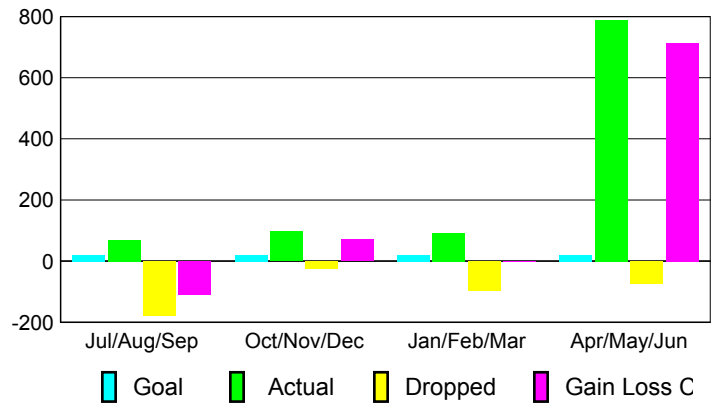

Membership Results 2008-2009

Goal, New, Dropped, Gain/Loss

Comparison of Membership Gain/Loss

Current Year Compared to the Previous Year