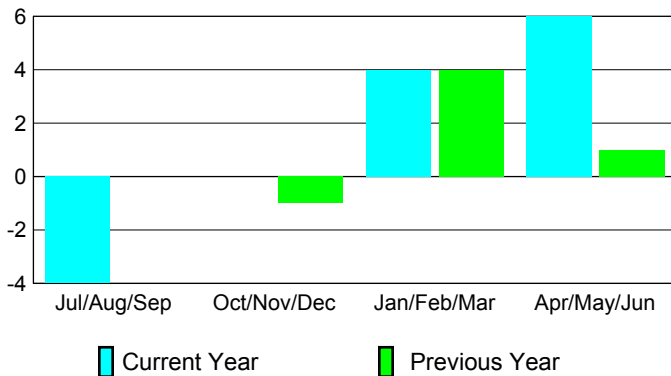

2008-2009 GMT Quarterly Report for District (or Undistricted) **District 301 B**

GMT: **Doctor DATUK K NAGARATNA**

Location: **PHILIPPINES**

GMT CA: **5**

CLUBS

Club Results 2008-2009

Clubs 2007-2008

Month	New Club Goal	Actual New Clubs	Actual Dropped Clubs	Gain/Loss of Clubs	Gain/Loss of Clubs
Jul/Aug/Sep	0	0	-4	-4	0
Oct/Nov/Dec	1	0	0	0	-1
Jan/Feb/Mar	1	0	4	4	4
Apr/May/June	1	9	-3	6	1
Totals	3	9	-3	6	4

Club Results 2008-2009

Goal, New, Dropped, Gain/Loss

Comparison of Club Gain/Loss

Current Year Compared to the Previous Year

YTD Status Quo Clubs 2008-2009

Status Quo Clubs Compared to Status Quo Members

MEMBERSHIP